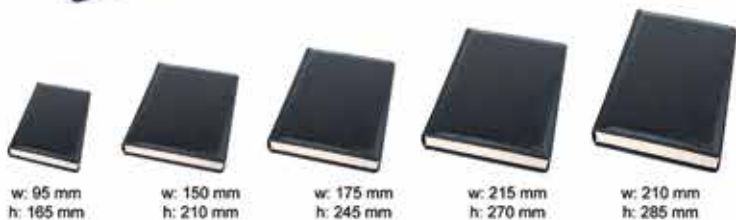

w: 95 mm h: 165 mm   w: 150 mm h: 210 mm   w: 175 mm h: 245 mm   w: 215 mm h: 270 mm   w: 210 mm h: 285 mm