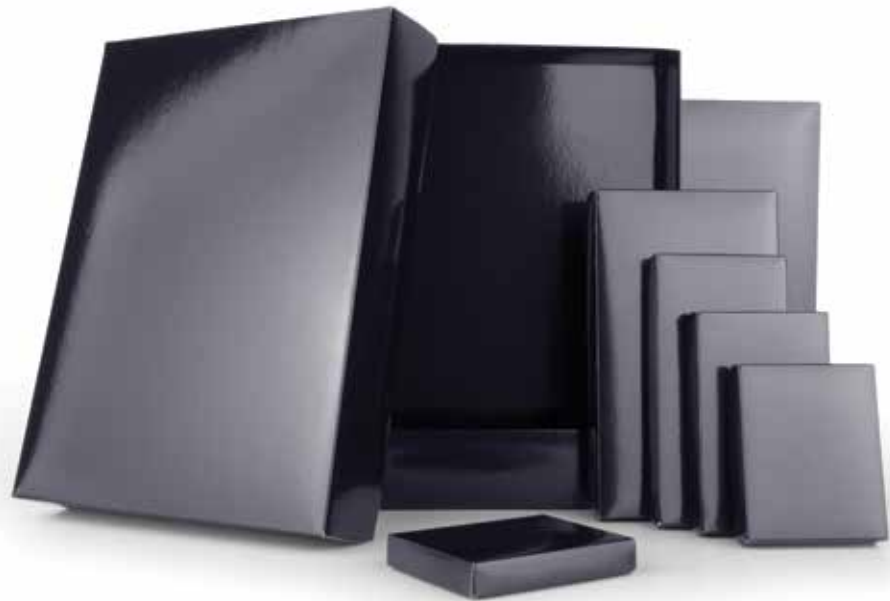

2016

/ 2017

Leather Fancy Goods Company

Women Wallets	4
Flower & Butterfly	11
Men Wallets	13
Business Card Holders	22
Accessories	32
Key Holders	46
Belts	48
New Products	50
Briefcases	54
Handbags	61
Portfolios	66
Calendars	77
ID Protect System	80
Leather With Swarovski	82
Paolo Bantacci	86
Giovani	90
CV Collection	94
AV Collection	97
DV Collection	101
SV Collection	104
GR Collection	108
AL Collection	112
PA Collection	115
Bags Collection	117
Mio Gusto	120